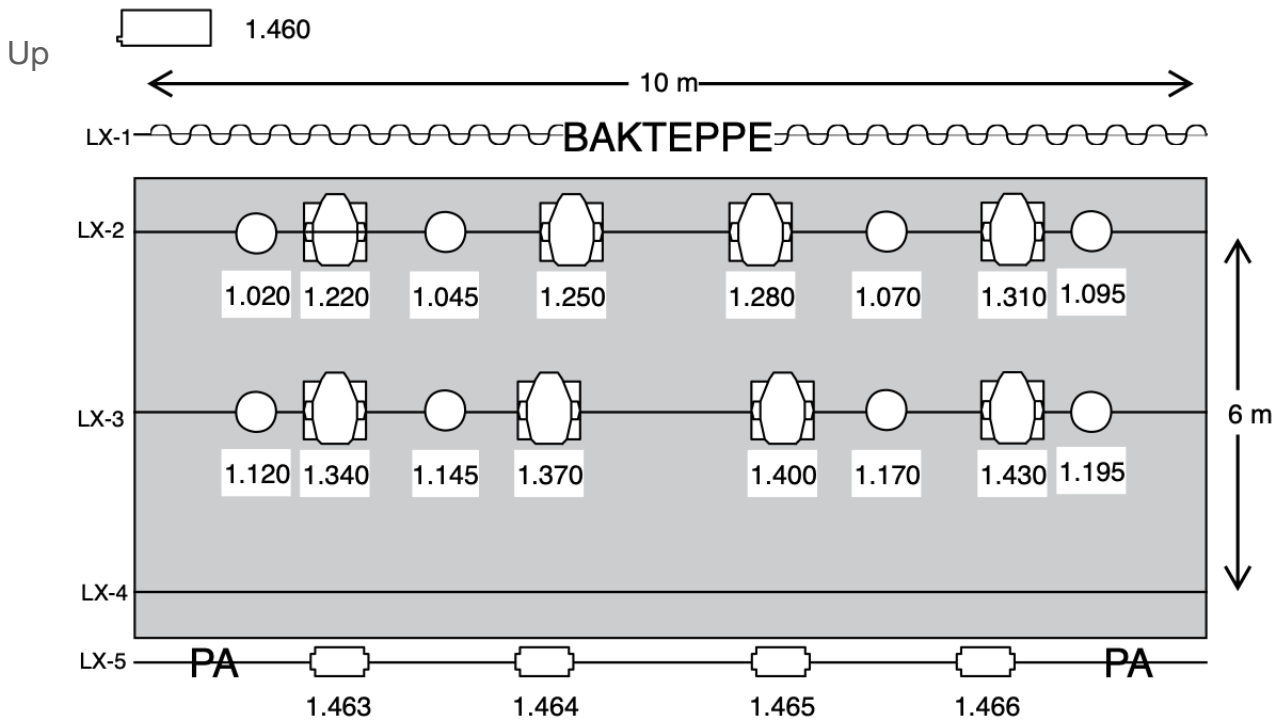

Updated 12.10.2022

AV Equipment Main Stage

Projector: 1 x Panasonic PT-RZ990
Brightness: 10,000 ANSI Lumen
Resolution: 1920 x 1080
Aspect Ratio: 16:9
Lens:

Connections: HDMI/SDI

Screen: 5,40 x 3,10

Stage and rigging Main Stage

Stage:	Width:	10 m	
	Depth:	6 m	
	Height:	1 m	
	Clearance:	7,8 m	
Curtains:	Backdrop of black molton		
Hanging points:	7	x	Fixed height truss
	Weight limit: 385kg		
Power:	2	x	63A 400V CE
	4	x	32A 400V CE
	8	x	16A 230V schuko